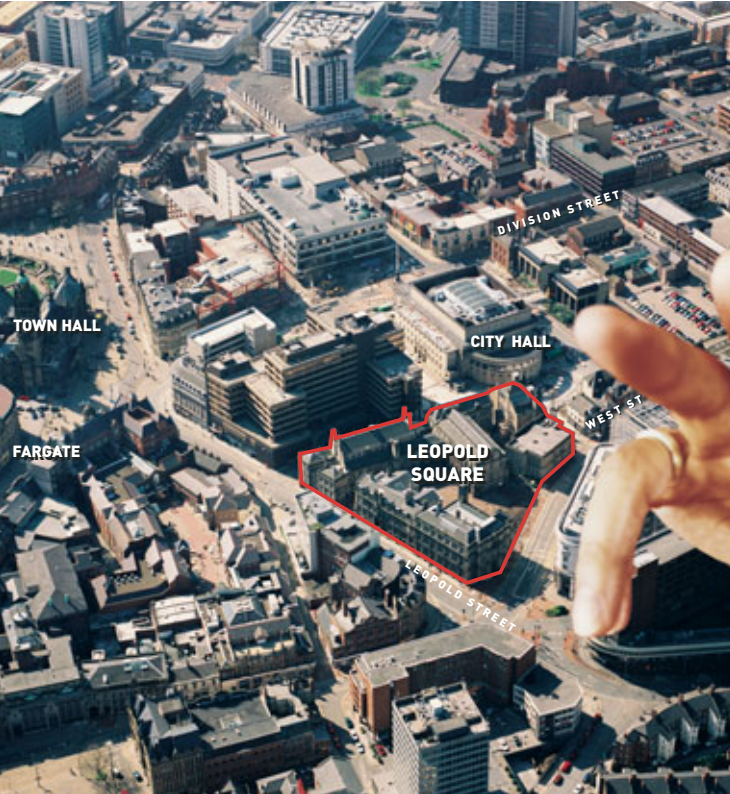

Late night
action

Dan &
Warwick

leopold 
SHEFFIELD CITY CENTRE

Restaurants

What's on your menu?

Food Great!

Dan &
Warwick

leopold 
SHEFFIELD CITY CENTRE

4 Star Boutique Hotel

Laid back elegance

Hotel
fabulous!

Dan &
Warwick

leopold

SHEFFIELD CITY CENTRE

More than a
little night fever

Cracking
night life!

Dan &
Warwick

leopold 
SHEFFIELD CITY CENTRE

New Public Square

Radical man not square

It's
Happening!

Dan &
Warwick

Viva **leopold** 
SHEFFIELD CITY CENTRE

The Performer